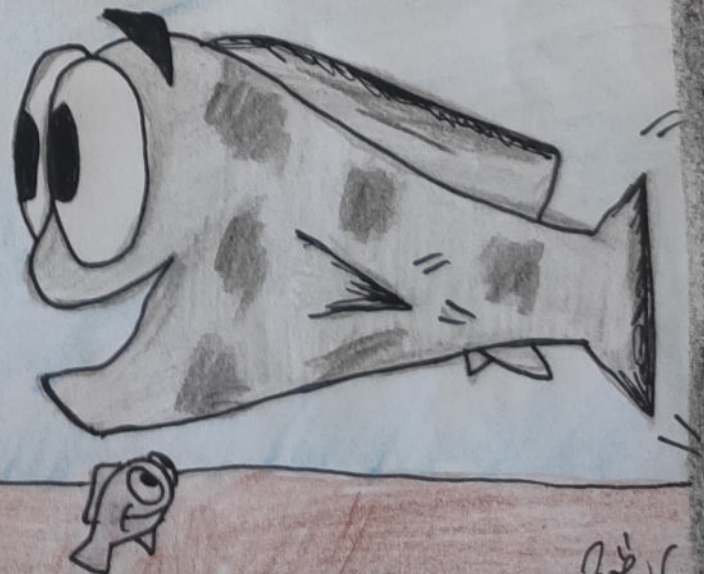

MEELI

WANTS TO GO HOME

"Spatial memory in fish."

Meeli got lost, but luckily

... a COGNITIVE MAP of its surroundings, this is very important to...

remember food locations,

... hide from predators,

not to end up in the territory/ living room of your neighbor, and much more!

to orientate itself, Meeli uses ALLOCENTRIC cues. These depend on the position of external objects in space.

Like, for example, these CocaCola bottle and the flip flops.

... and EGOCENTRIC cues which depend on the position of objects in relation to the viewers body.

Such as left and right.

Yay!

2006

Meeli made it back home and the entire family is very happy about it.