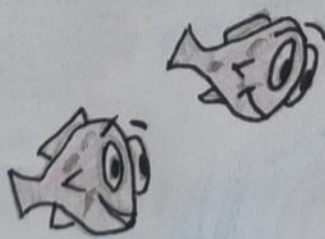

MEELI

WANTS TO GO HOME

"Spatial memory in fish."

Meeli got lost, but luckily

... a COGNITIVE MAP of its surroundings, this is very important to...

remember food locations,

... hide from predators,

not to end up in the territory/ living room of your neighbor, and much more!

to orientate itself, Meeli uses ALLOCENTRIC cues. These depend on the position of external objects in space.

Like, for example, these CocaCola bottle and the flip flops.

... and EGOCENTRIC cues which depend on the position of objects in relation to the viewers body.

Such as left and right.

Yay!

2006

Meeli made it back home and the entire family is very happy about it.