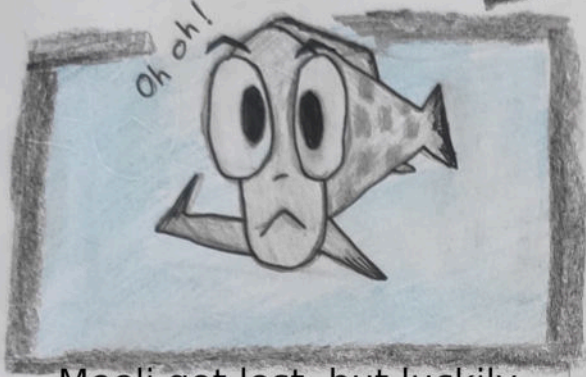

MEELI

WANTS TO GO HOME

"Spatial memory in fish."

Meeli got lost, but luckily

... a COGNITIVE MAP of its surroundings, this is very important to...

remember food locations,

... hide from predators,

not to end up in the territory/ living room of your neighbor, and much more!

to orientate itself, Meeli uses ALLOCENTRIC cues. These depend on the position of external objects in space.

Like, for example, these CocaCola bottle and the flip flops.

... and EGOCENTRIC cues which depend on the position of objects in relation to the viewers body.

Such as left and right.

Yay!

2006

Meeli made it back home and the entire family is very happy about it.