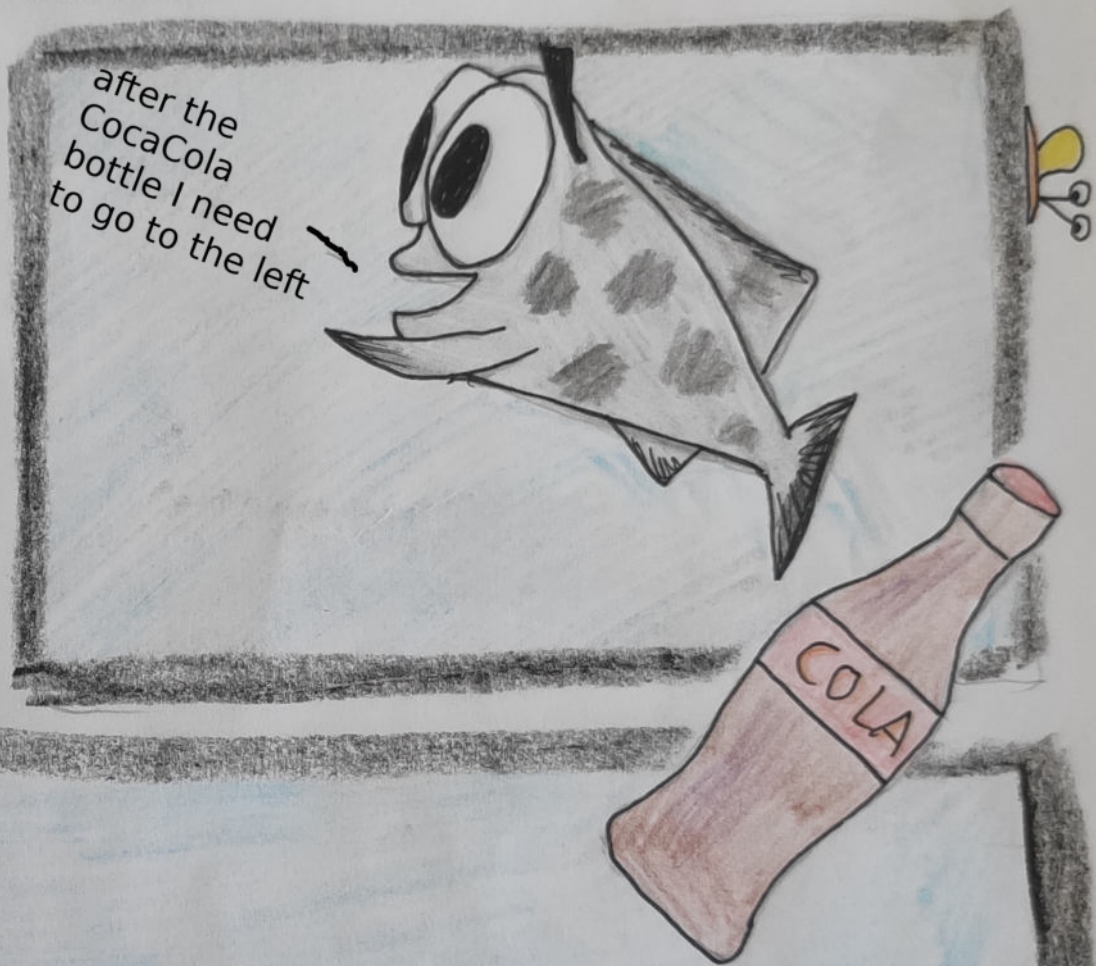

to orientate itself, Meeli uses ALLOCENTRIC cues. These depend on the position of external objects in space.

Like, for example, these CocaCola bottle and the flip flops.

... and EGOCENTRIC cues which depend on the position of objects in relation to the viewers body.

Such as left and right.

Yay!

2006

Meeli made it back home and the entire family is very happy about it.